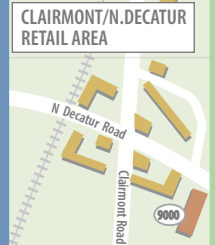

EMORY UNIVERSITY - C19 SCREENING SITES

- Emory Conference Center Hotel – South Lobby
- Emory Student Center – Lounge 2N
- Student Activity and Academic Center – 302

COVID-19 ASYMPTOMATIC SCREENING SITES

ATLANTA REGION

201 Dowman Drive
Atlanta, GA 30322
INFORMATION 404.727.6123
EMORY POLICE 404.727.6111

P VISITOR PARKING

building grid	name
3235 H5	1525 Clifton Road Deck
3264 G9	1390 Oxford Road Deck
3260 H9	Fishburne Parking Deck
3250 I9	Lowergate EAST-WEST Parking
500 G6	Michael Street Parking Deck
3262 F8	Peavine Parking Lot/Deck
1599 G5	1599 Clifton Road Deck

(most decks open for general parking after 4:00 p.m.)
Shuttle buses are free and most stop at the Woodruff Circle transit plaza

Accessible Parking Information Kiosk

interactive map online: map.emory.edu
mobile app: m.emory.edu