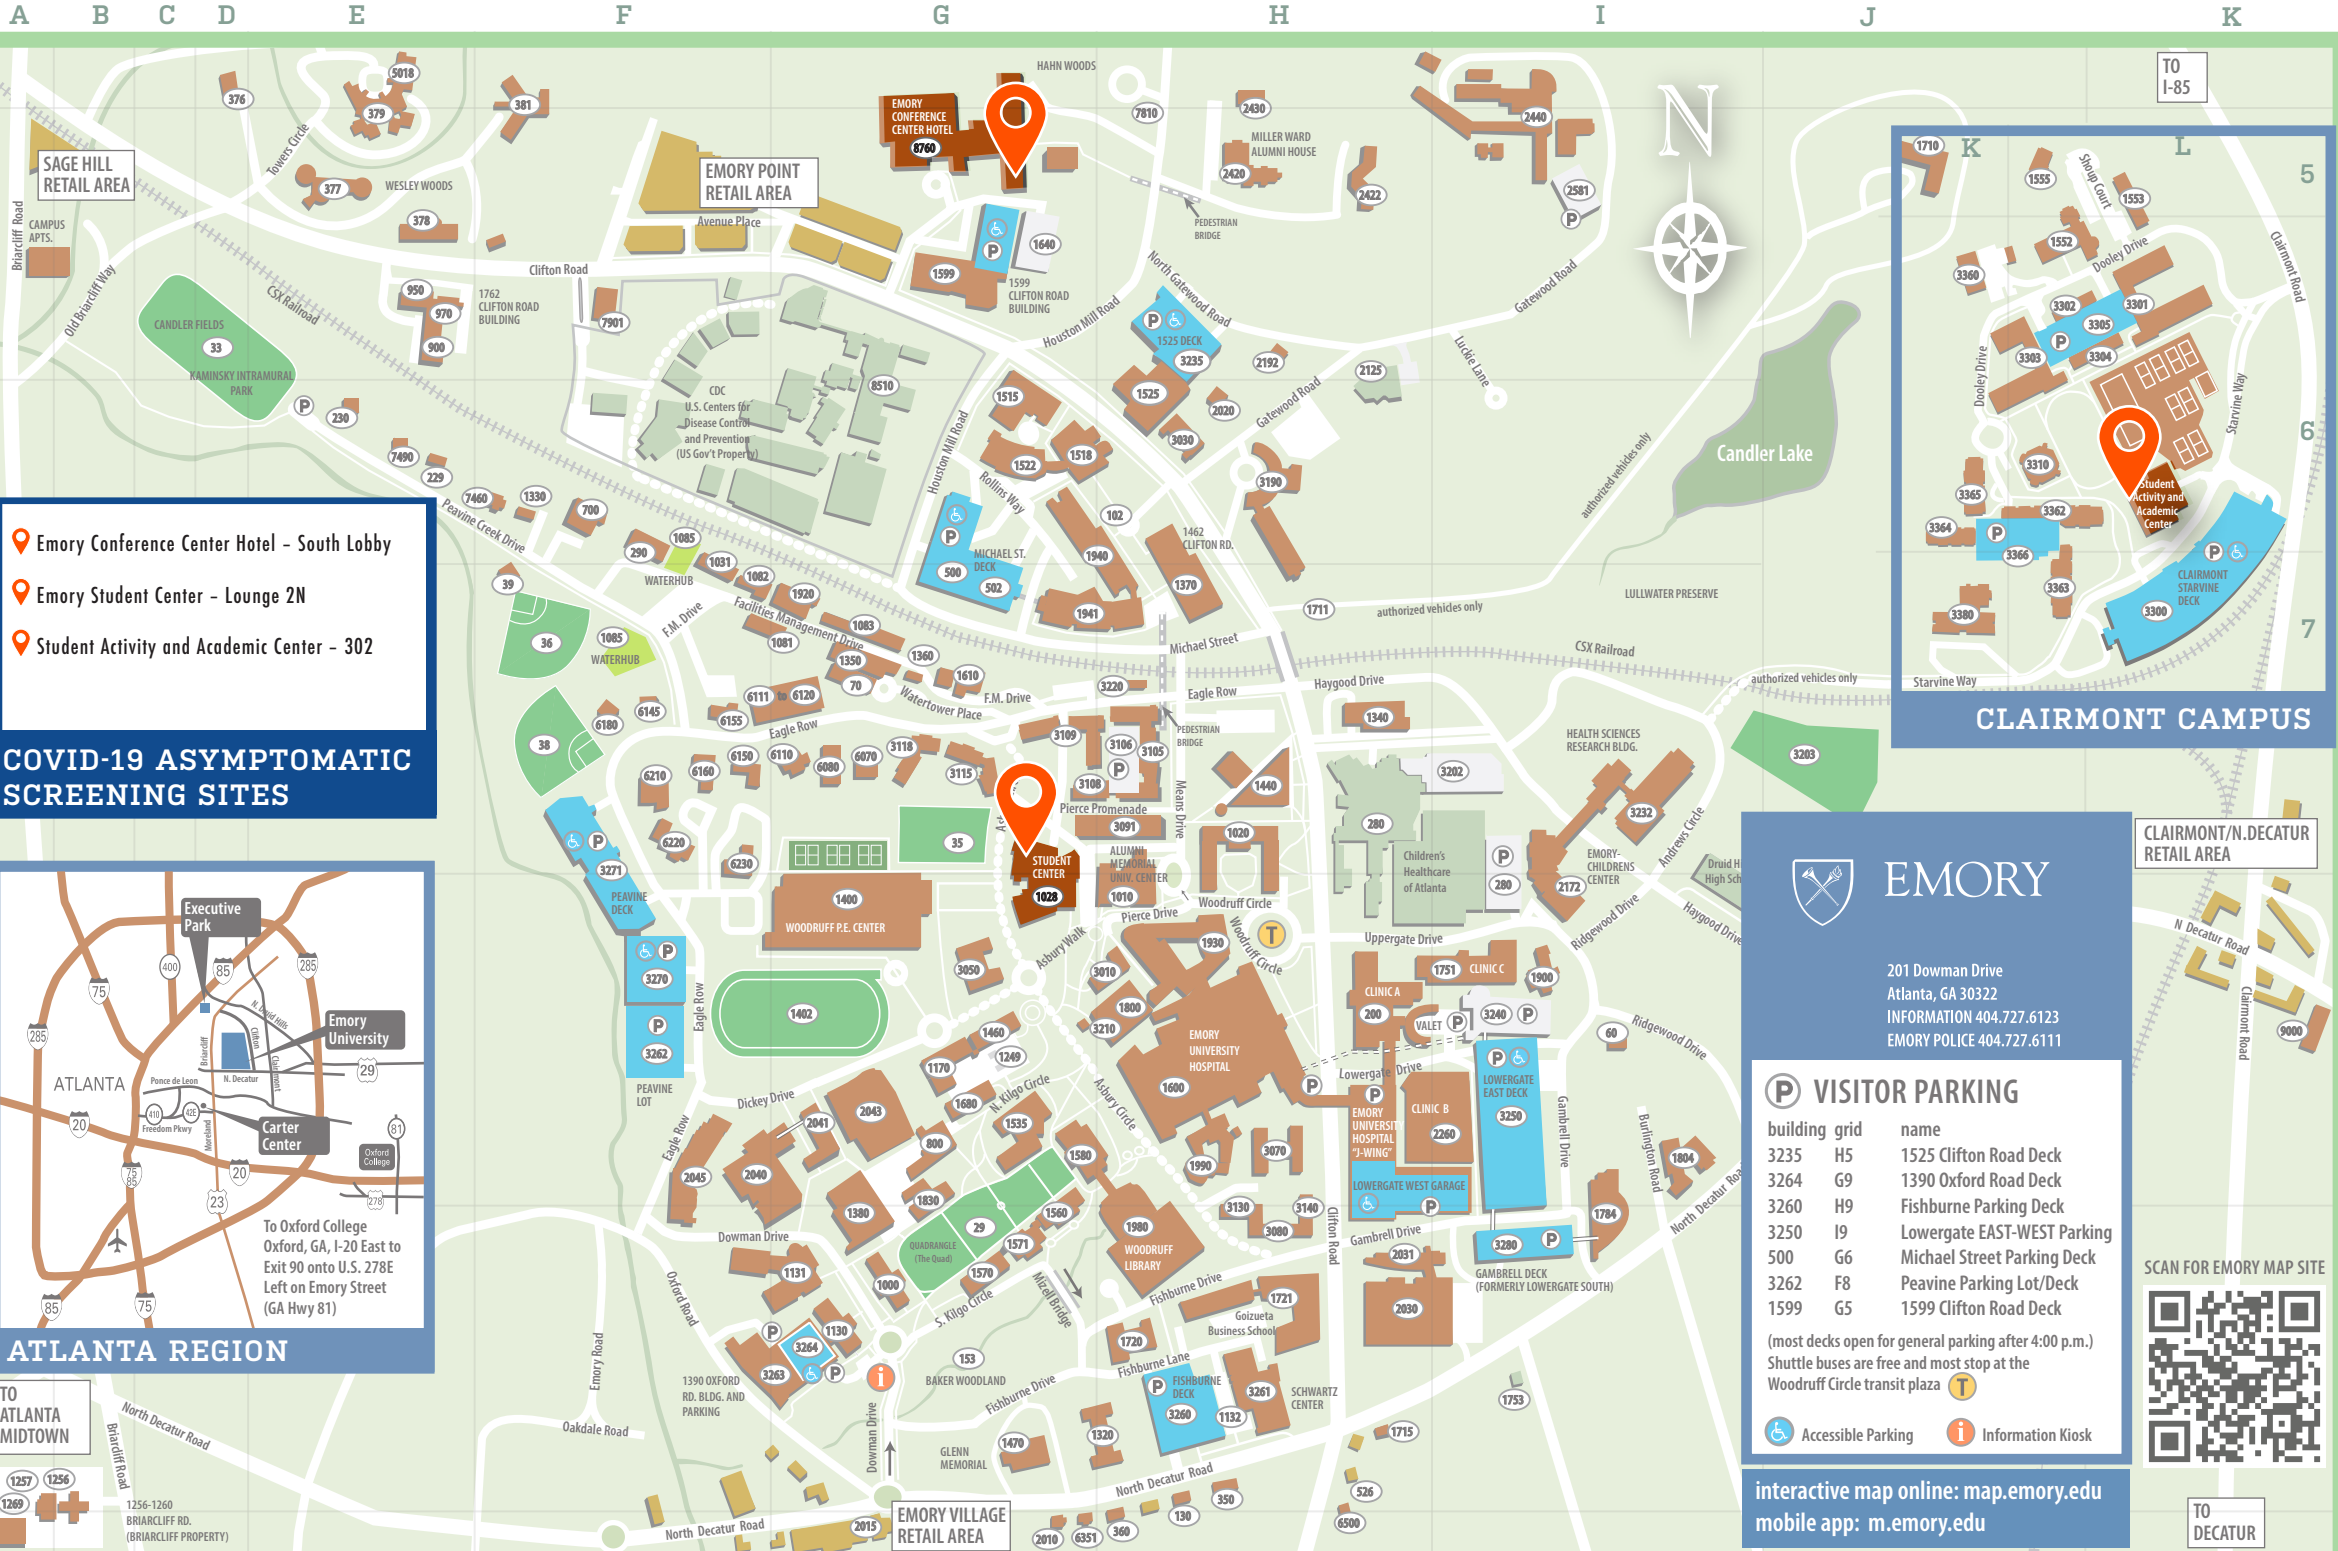

EMORY UNIVERSITY - C19 SCREENING SITES

- Emory Conference Center Hotel – South Lobby
- Emory Student Center – Lounge 2N
- Student Activity and Academic Center – 302

COVID-19 ASYMPTOMATIC SCREENING SITES

ATLANTA REGION

201 Dowman Drive
Atlanta, GA 30322
INFORMATION 404.727.6123
EMORY POLICE 404.727.6111

P VISITOR PARKING

building grid	name
3235 H5	1525 Clifton Road Deck
3264 G9	1390 Oxford Road Deck
3260 H9	Fishburne Parking Deck
3250 I9	Lowergate EAST-WEST Parking
500 G6	Michael Street Parking Deck
3262 F8	Peavine Parking Lot/Deck
1599 G5	1599 Clifton Road Deck

(most decks open for general parking after 4:00 p.m.)
Shuttle buses are free and most stop at the Woodruff Circle transit plaza

Accessible Parking Information Kiosk

interactive map online: map.emory.edu
mobile app: m.emory.edu