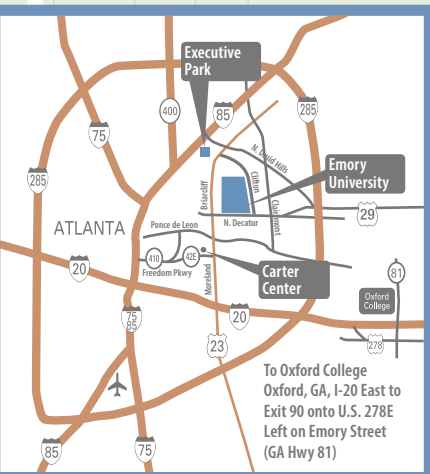

EMORY UNIVERSITY - C19 SCREENING SITES

- Emory Conference Center Hotel – South Lobby
- Emory Student Center – Lounge 2N
- Student Activity and Academic Center – 302

COVID-19 ASYMPTOMATIC SCREENING SITES

ATLANTA REGION

201 Dowman Drive
Atlanta, GA 30322
INFORMATION 404.727.6123
EMORY POLICE 404.727.6111

P VISITOR PARKING

building grid	name
3235 H5	1525 Clifton Road Deck
3264 G9	1390 Oxford Road Deck
3260 H9	Fishburne Parking Deck
3250 I9	Lowergate EAST-WEST Parking
500 G6	Michael Street Parking Deck
3262 F8	Peavine Parking Lot/Deck
1599 G5	1599 Clifton Road Deck

(most decks open for general parking after 4:00 p.m.)
Shuttle buses are free and most stop at the Woodruff Circle transit plaza

Accessible Parking Information Kiosk

interactive map online: map.emory.edu
mobile app: m.emory.edu